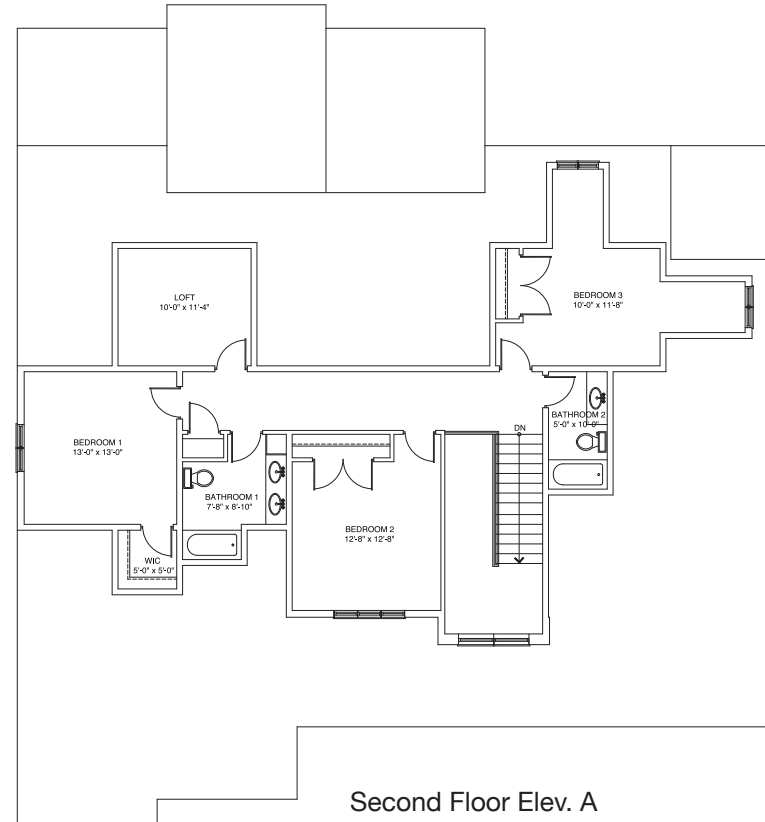

  
**HUMEWOOD**  
estates

**The Cambridge**  
2151 Sq. Ft.

## The Cambridge

2151 Sq. Ft.

Materials, specifications, and floor plans are subject to change without notice. All house renderings are artist's conceptions. All floor plans are approximate dimensions. Actual useable floor space may vary from the stated floor area. Final placement of furnace, laundry hook-ups and hot water tank to be determined by Vendor. E. & O. E.