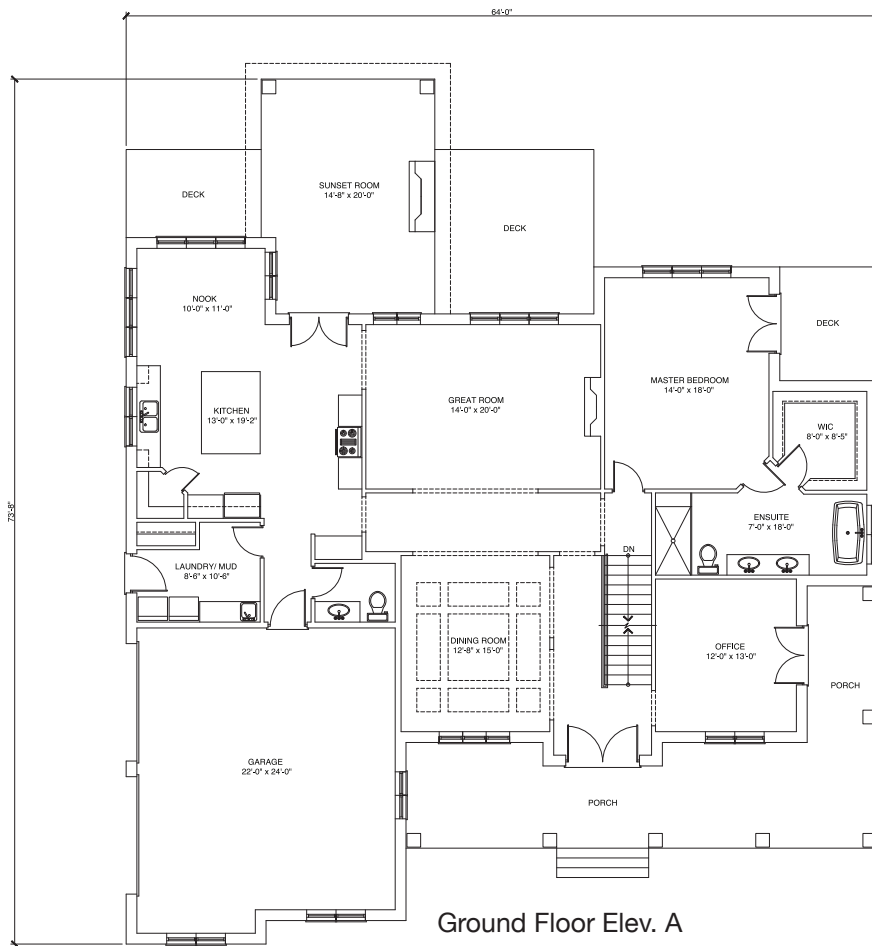

  
**HUMEWOOD**  
estates

**The Cambridge**  
2151 Sq. Ft.

## The Cambridge

2151 Sq. Ft.

Materials, specifications, and floor plans are subject to change without notice. All house renderings are artist's conceptions. All floor plans are approximate dimensions. Actual useable floor space may vary from the stated floor area. Final placement of furnace, laundry hook-ups and hot water tank to be determined by Vendor. E. & O. E.