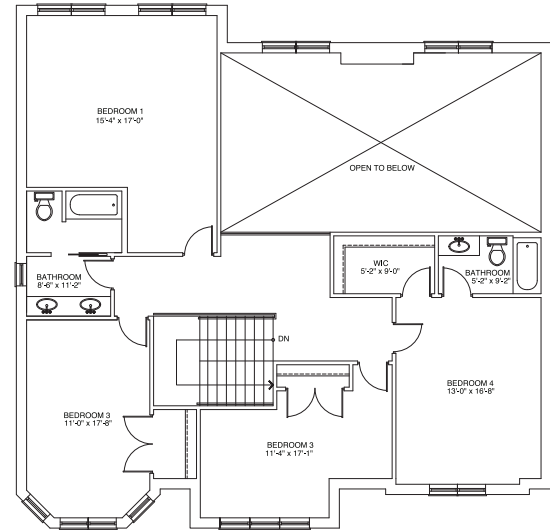

HUMEWOOD
estates

**The Grand
Edinburgh**
4628 Sq. Ft.

Ground Floor Elev. A

Second Floor Elev. A

**The Grand
Edinburgh**
4628 Sq. Ft.

Materials, specifications, and floor plans are subject to change without notice. All house renderings are artist's conceptions. All floor plans are approximate dimensions. Actual useable floor space may vary from the stated floor area. Final placement of furnace, laundry hook-ups and hot water tank to be determined by Vendor. E. & O. E.