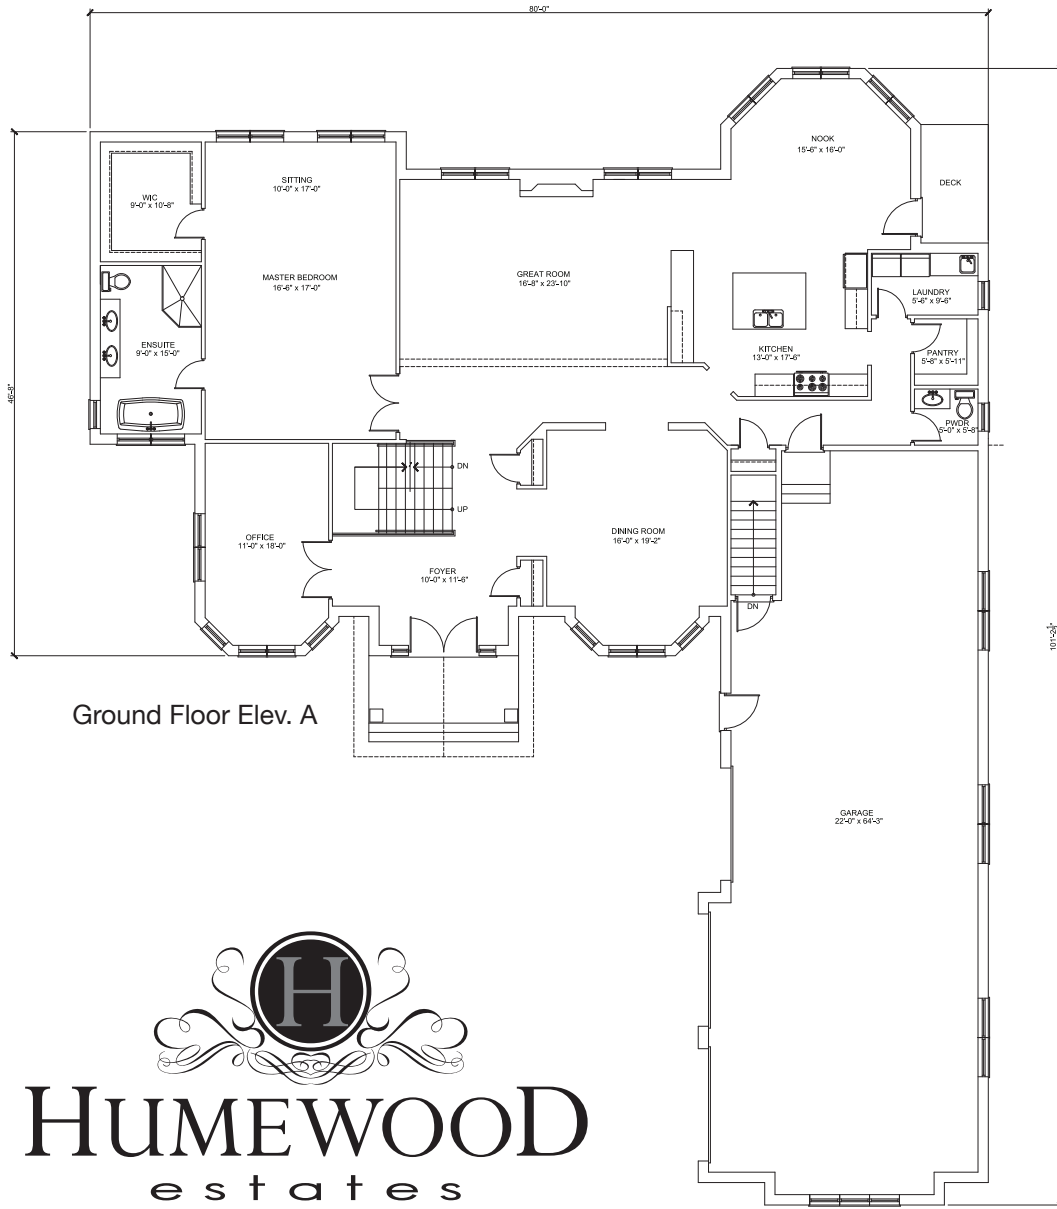

HUMEWOOD
estates

**The Grand
Edinburgh**
4628 Sq. Ft.

Ground Floor Elev. A

Second Floor Elev. A

**The Grand
Edinburgh**
4628 Sq. Ft.

Materials, specifications, and floor plans are subject to change without notice. All house renderings are artist's conceptions. All floor plans are approximate dimensions. Actual useable floor space may vary from the stated floor area. Final placement of furnace, laundry hook-ups and hot water tank to be determined by Vendor. E. & O. E.